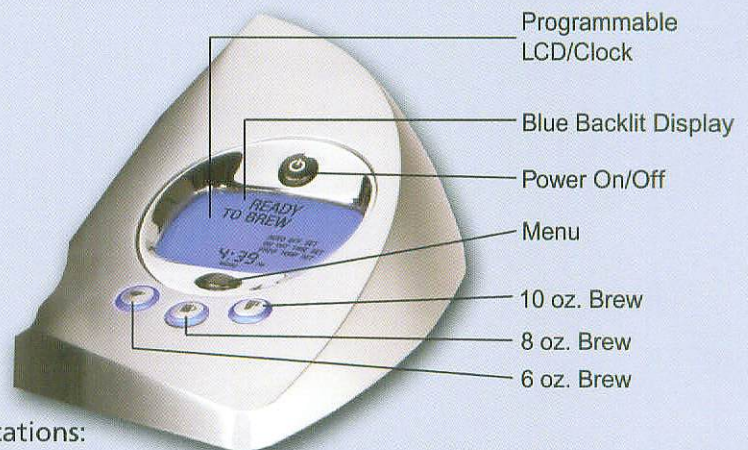

Enjoy

gourmet coffee by
the cup at home
with no messy grinding
or cleanup

Brew size options

- 6 oz. 8 oz. 10 oz. brews

Blue backlit LCD display includes
clock and on/off timer

Stylish chrome accents for an upscale
look in gourmet kitchens

Illuminated water reservoir

48 oz. removable cold water reservoir

Removable drip tray to accommodate
travel mugs

For more information please contact...

Specifications:

Model #: B60
Weight: 12lb empty; 15lb full
Dimensions: 13"H 10"W 13.25"D
Power: 1500 watts
Voltage: 120VAC/60HZ
Uses all K-Cup® portion packs
UL and c-UL approved for Household use only